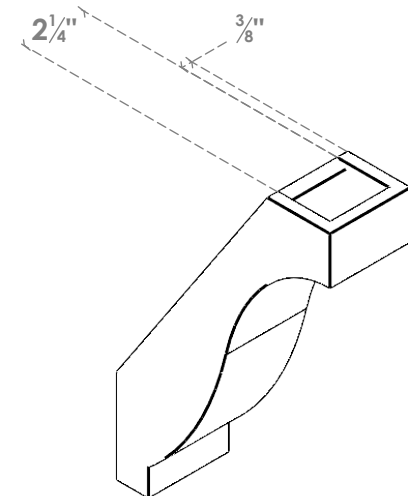

ITEM NUMBER: BRCPO030X08000X12000BKR

3"W X 8"D X 12"H BAKER ARCHITECTURAL GRADE PVC OPEN BRACE

SIDE PROFILE

FRONT PROFILE

ISOMETRIC

EKENA MILLWORK
2300 WEST MAIN ST.
CLARKSVILLE, TX 75426
TOLL FREE: 866-607-0453
WWW.EKENAMILLWORK.COM