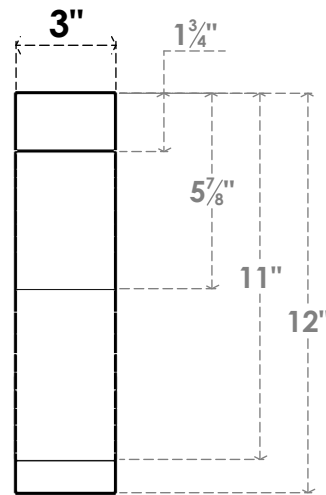

ITEM NUMBER: BRCPO030X08000X12000BKR

3"W X 8"D X 12"H BAKER ARCHITECTURAL GRADE PVC OPEN BRACE

SIDE PROFILE

FRONT PROFILE

ISOMETRIC

EKENA MILLWORK
2300 WEST MAIN ST.
CLARKSVILLE, TX 75426
TOLL FREE: 866-607-0453
WWW.EKENAMILLWORK.COM