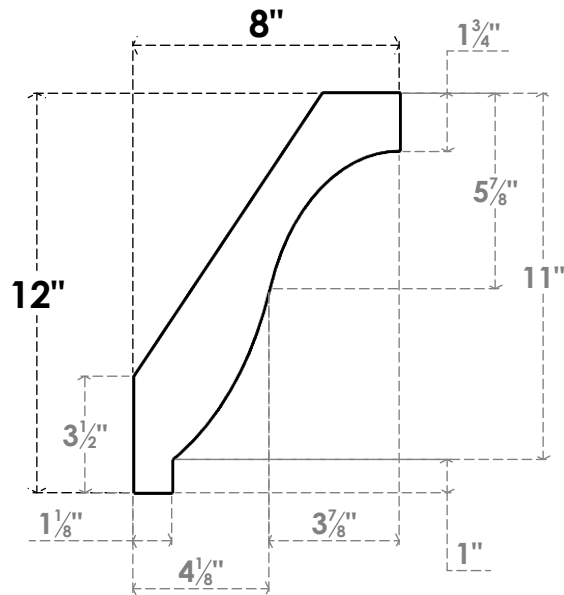

ITEM NUMBER: BRCPO030X08000X12000BKR

3"W X 8"D X 12"H BAKER ARCHITECTURAL GRADE PVC OPEN BRACE

SIDE PROFILE

FRONT PROFILE

ISOMETRIC

EKENA MILLWORK
2300 WEST MAIN ST.
CLARKSVILLE, TX 75426
TOLL FREE: 866-607-0453
WWW.EKENAMILLWORK.COM